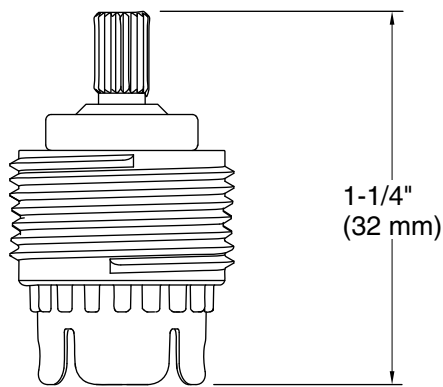

Features

- Includes deep rough-in kit complete.
- Universal design - works with all trims (and finishes) for K-8305 cartridge.

Material

- Premium materials selected for long-term reliability and resistance to wear.

Installation

- Increases K-8305 cartridge rough-in depth by 3/4"

Recommended Products/Accessories

K-8305 Pressure Balance Cartridge

Codes/Standards

None Applicable

KOHLER® Faucet Lifetime Limited Warranty

See website for detailed warranty information.

Technical Information

All product dimensions are nominal.